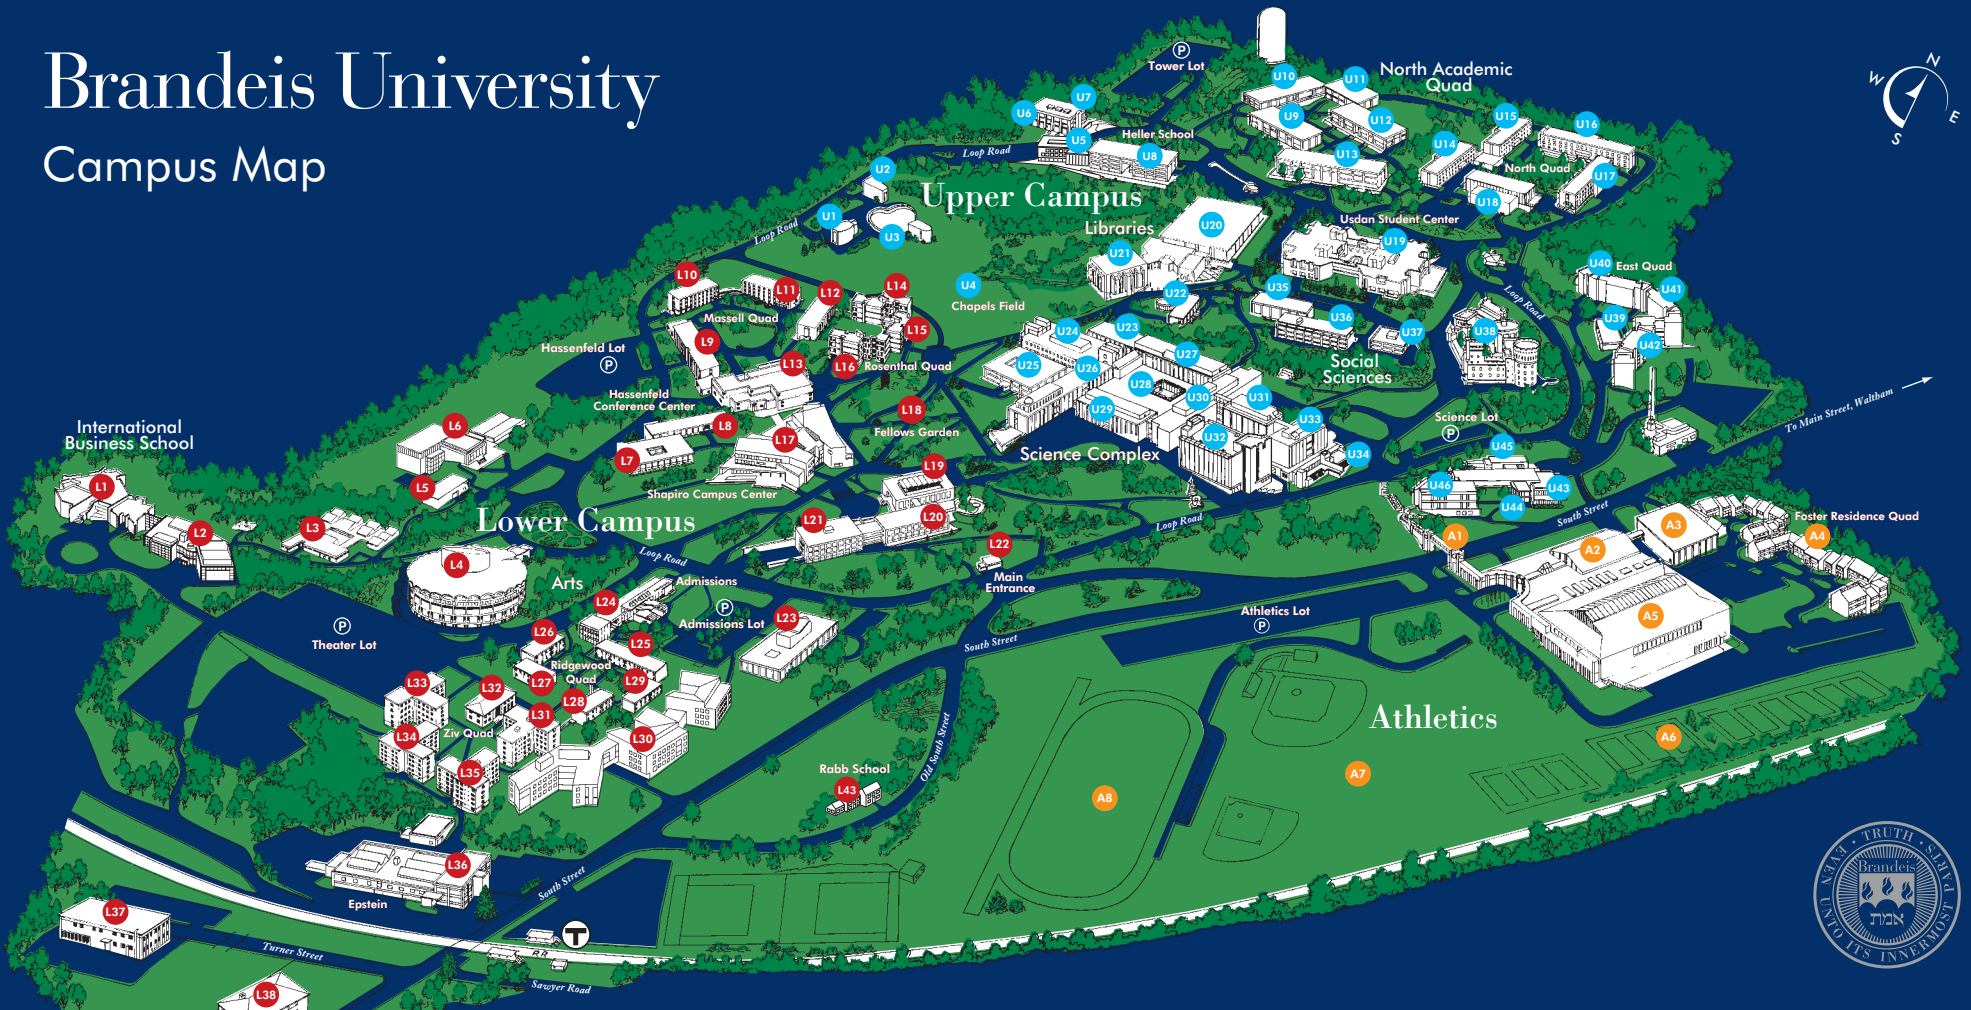

Brandeis University

Campus Map

Lower Campus ●

- L1 International Business School
- L2 Village Residence Hall
- L3 Sherman Hall
- L4 Theater Lot
- L5 Fruchman Residence Hall
- L6 Hassenfeld Lot
- L7 Faculty Center
- L8 Admissions Center
- L9 Fruchman Residence Hall
- L10 Rosenthal Residence Hall North
- L11 Renfield Residence Hall
- L12 Spingold Theater Center
- L13 Slosberg Music Center
- L14 Rosenthal Residence Hall East
- L15 Fruchman Residence Hall
- L16 Rosenthal Residence Hall South
- L17 Carl and Ruth Shapiro Campus Center
- L18 Carl and Ruth Shapiro Campus Center
- L19 Sherman Hall
- L20 Usen Residence Hall
- L21 The Rose Art Museum
- L22 Ziv Residence Hall Commons
- L23 Slosberg Music Center
- L24 Admissions Center
- L25 Shapiro Residence Hall
- L26 Rosen Residence Hall
- L27 Rosenthal Residence Hall East
- L28 Ziv Residence Hall A
- L29 Ziv Residence Hall B
- L30 Ziv Residence Hall D
- L31 Mazer Residence Hall
- L32 Ziv Residence Hall B
- L33 Ziv Residence Hall A
- L34 Ziv Residence Hall B
- L35 Mazer Residence Hall